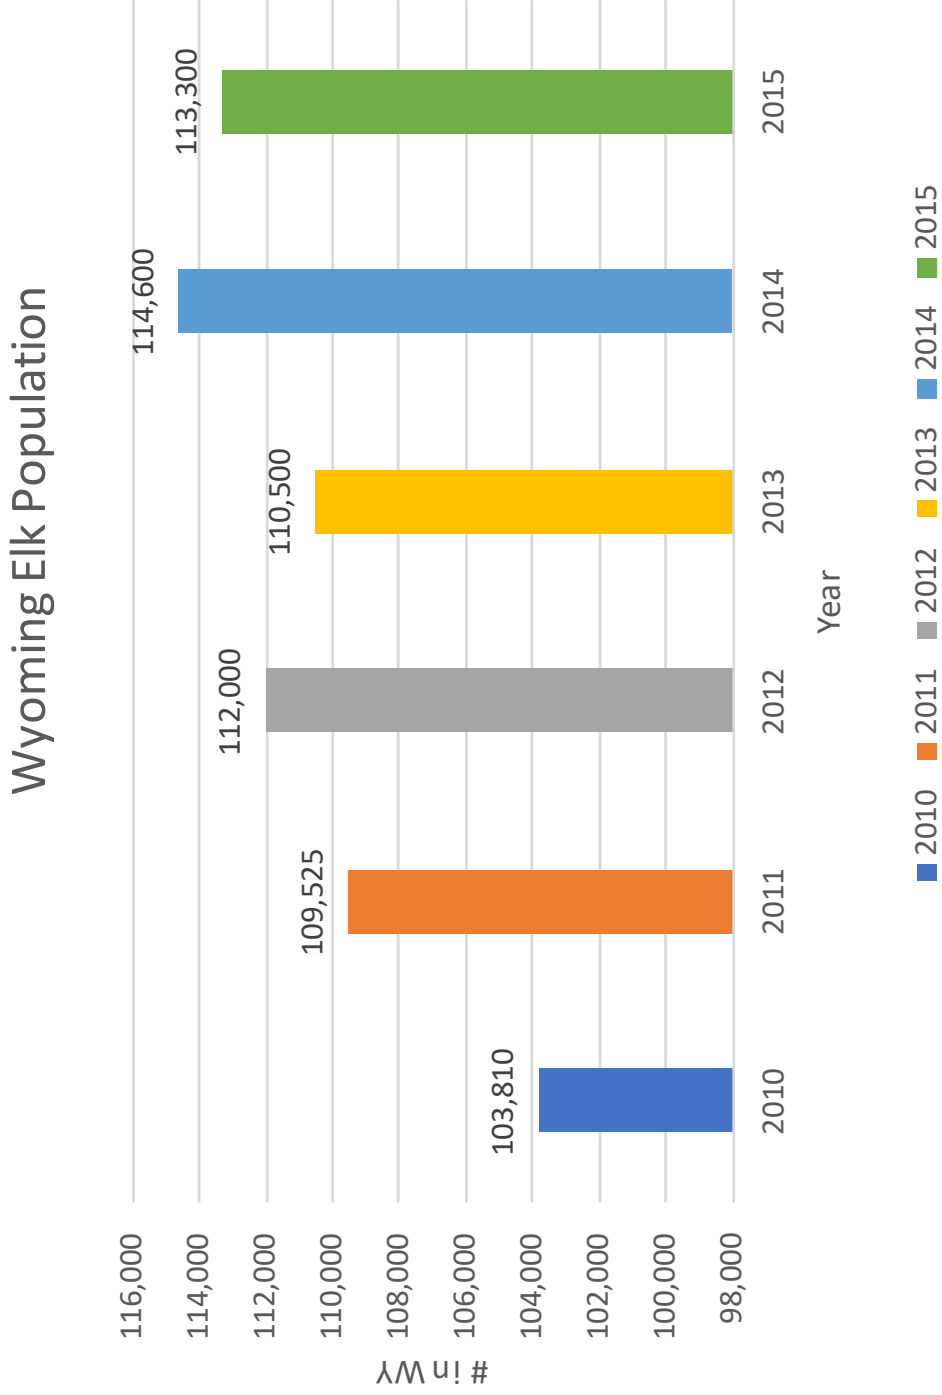

# Elk Population of Wyoming

\*Elk population numbers can be found in the Wyoming Game and Fish Annual Reports, years 2010-2016.

# Wildlife Population Simulation Game

Round #	Adult Wildlife	+	Young Wildlife	-	Hunting Permits	=	Total Wildlife
1		+		-		=	
2		+		-		=	
3		+		-		=	
4		+		-		=	
5		+		-		=	
6		+		-		=	
7		+		-		=	
8		+		-		=	
9		+		-		=	
10		+		-		=	